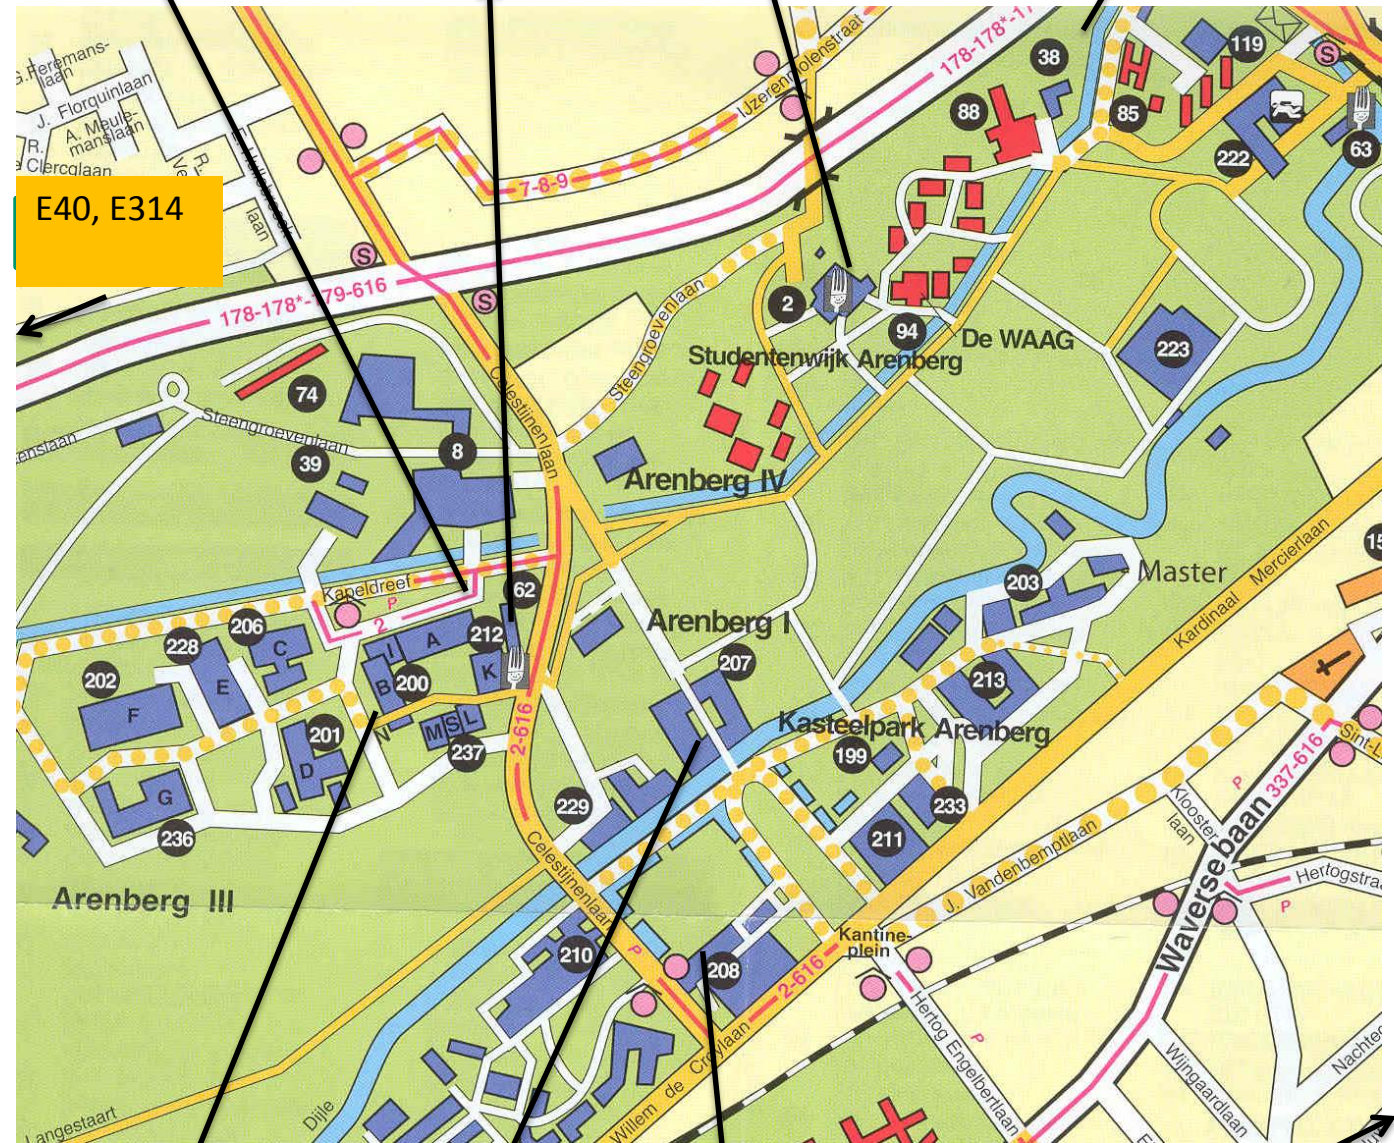

HEVERLEE CAMPUS

Guesthousing De Vesten
Tervuursevest 107, 3001 Heverlee

Bus stop bus n°2

Student restaurant
Alma 3

Student restaurant **De Moete**

E40, E314

Department of
Mathematics (200B)

LEUVEN

Summer School CMSS12
Thermotechnisch Inst.
Kasteelpark Arenberg 41,
3001 Heverlee

Arenberg Castle